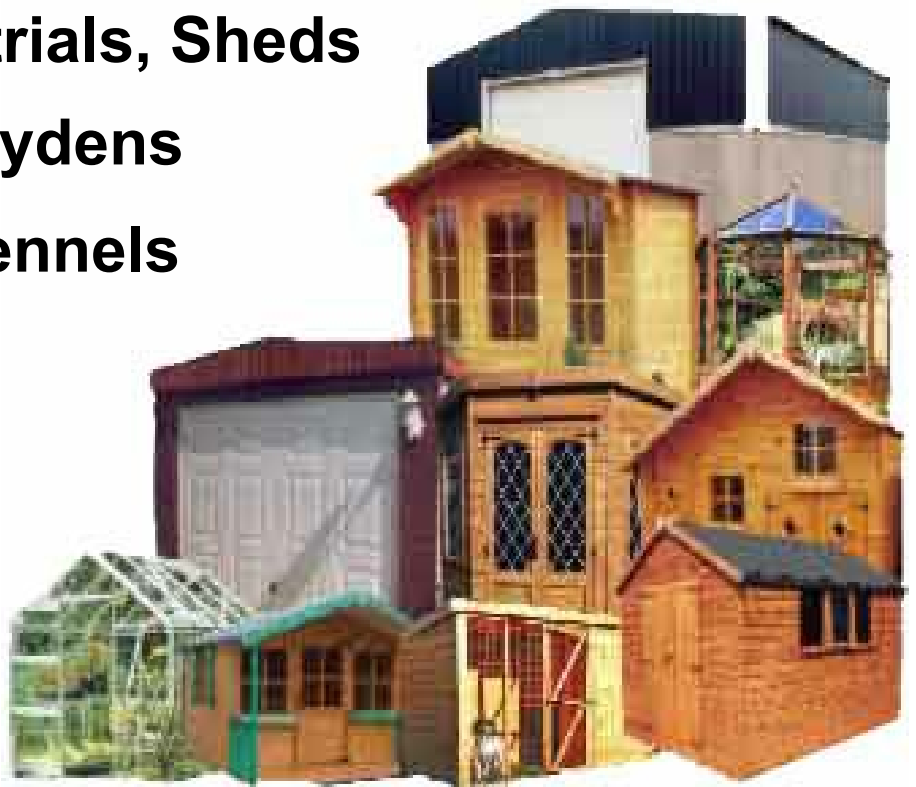

HAYDOCK

GARDEN BUILDINGS

Arbours

Garages, Industrials, Sheds

Log Cabins, Playdens

Chalets, Dog Kennels

Summerhouses

Greenhouses

Metal Sheds

Open 7 Days

**The Biggest & Best In The North West
Next to M6 Motorway - Junction 23**